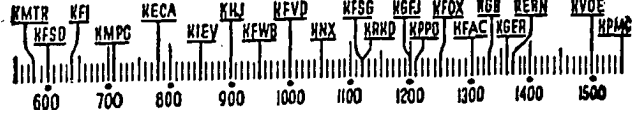

## Before 8 a.m.

KMTR—Calif. Theater. 6.  
 KFI—Melody. 6:45; Music Clock. 7:30  
 News. 7:45; Singin' Salesman. 7:30  
 News. 7:45.  
 KMPC—Old Nite Watchman. 6:30.  
 KECA—Musical Clock. 6:30; News. 7:30  
 Music. 7:45.  
 KHJ—Stu Wilson. 6; News. 7; Stu  
 Wilson. 7:15.  
 KFVB—Waker Upper. 6; Sunrise Ex  
 press. 7.  
 KFWD—Spanish. 6; Jubilee. 7:15.  
 KNX—Sunrise Salute. 6:15; News. 7:30  
 Music. 7:45.  
 KRKD—Doug Douglas. 6; Doug Doug  
 las. 6:45; News. 7:45.  
 KFOX—El Despertador. 5; Music. 7:30  
 Mildred Van. 7:45.  
 KFAC—Music. 6; Pastor Reynolds. 7.  
 Music. 7:30.  
 KGER—Farm. 6:05; Maurice Johnson.  
 6:30; Aubrey Lee. 6:45.  
 KVOE—Music. 7; News. 7:45.